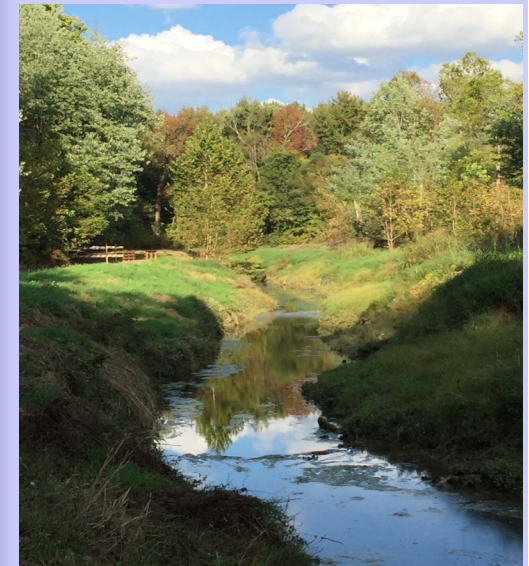

CANOE CREEK NATURE TRAIL

The approximately 2.1-mile main trail along the creek is an extension of a short asphalt trail in Newman Park. There is another mile of accessory trails.

The route has a few foot bridges traversing ditches and streams feeding into Canoe Creek. The trail has changes in elevation that make it a moderate hiking experience.

The trail allows hikers to trek alongside Canoe Creek, observe the flora and fauna of wetlands and have access to an outdoor classroom providing a good learning location for Scout troops and science students.

Funding for the trail was provided by the City of Henderson Parks and Recreation Department and the Kentucky Department of Local Government Recreational Trails Program.

Henderson Parks and Recreation
Department

Canoe Creek Nature Trail and Newman Park Interpretive Trail