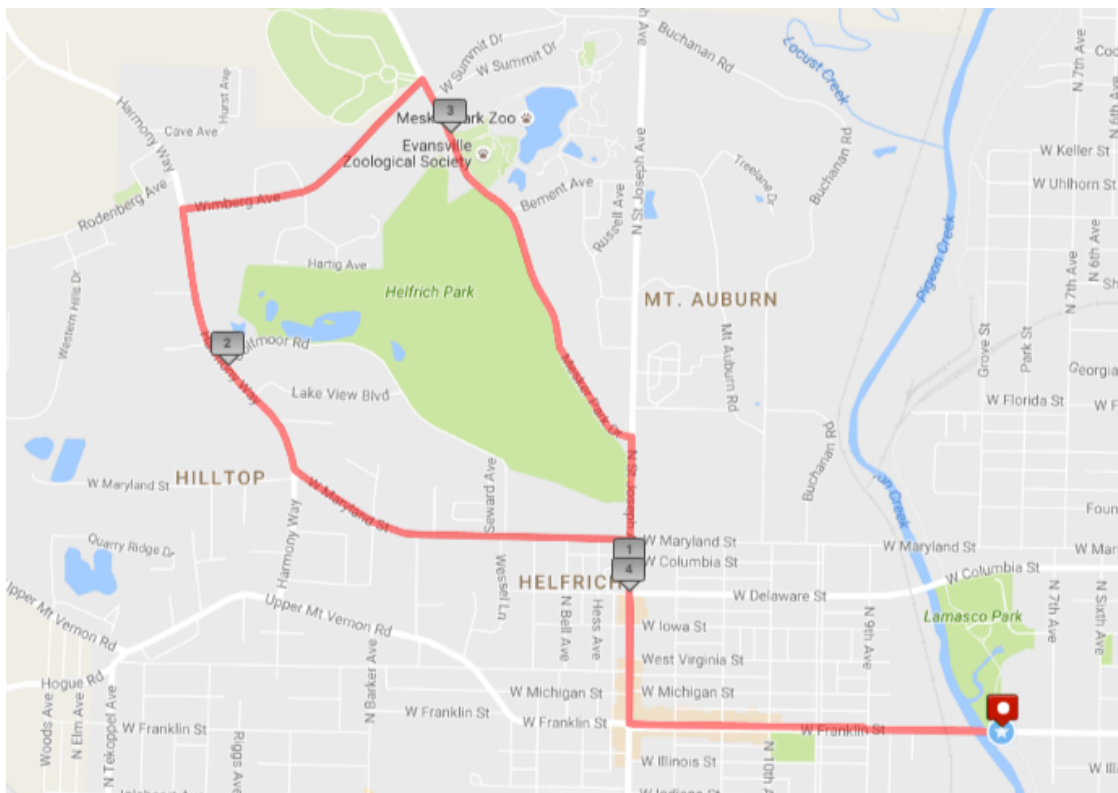

## Urban Trail 1

Urban Trail 1 begins at the Greenway passage entrance on Franklin Street, facing west, then turns north on St. Joseph Avenue. Visit one of the many restaurants on your way, or pack a meal and picnic at the Gateway Park on the corner of St. Joseph Avenue and Maryland Street. Parking is available along Franklin Street.

### Urban Trail 1 Distance \*4.96 miles

- \* Franklin Street to St. Joseph Avenue
- \* Maryland Street, to New Harmony Way
- \* Wimberg Avenue to Mesker Park Drive
- \* St. Joseph to Franklin